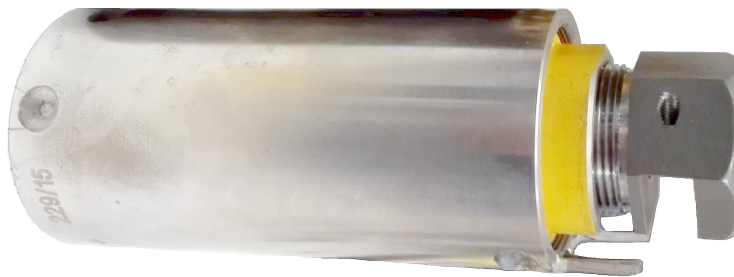


 <p>ISO 9001 OBAC/002/SZJ/20</p>	<p>P.H.P.U. IZOL PLAST Sp. z o.o. 44-362 Rogów ul. Raciborska 79 tel./fax 32-4512444, 32-4512010 www.izol-plast.rogow.pl</p>	<p>INDEX CARD</p>
		<p>Plug of the dKAW-400 and dKAW-400A power socket with a metal inlet, 150mm flameproof part</p>

The plug is used for the dKAW-400 and dKAW-400A type flameproof plug sockets, which are built on battery boxes of the SBS-4, SBS-4A, SBS-4B, SBS-4W and SBS-4WŻ type and intended for connecting accumulator batteries from the supplied with them, ELA-44 and / or Lea BM-12 locomotives and rectifiers. The plugs for the dKAW-400 and dKAW-400A flameproof plug sockets are available in three versions: "A +", "B +" and "B-".

	Plug for flameproof plug sockets dKAW-400 and dKAW-400A
Rated voltage U_N	250 [V]
Rated current I_N	350 [A]

The plugs for the dKAW-400 and dKAW-400A flameproof sockets are equipped with **BPS-350** fuses, which are used to protect against the effects of short-circuits of the SBS-4, SBS-4A, SBS-4B, SBS-4W and SBS- 4 WŻ.